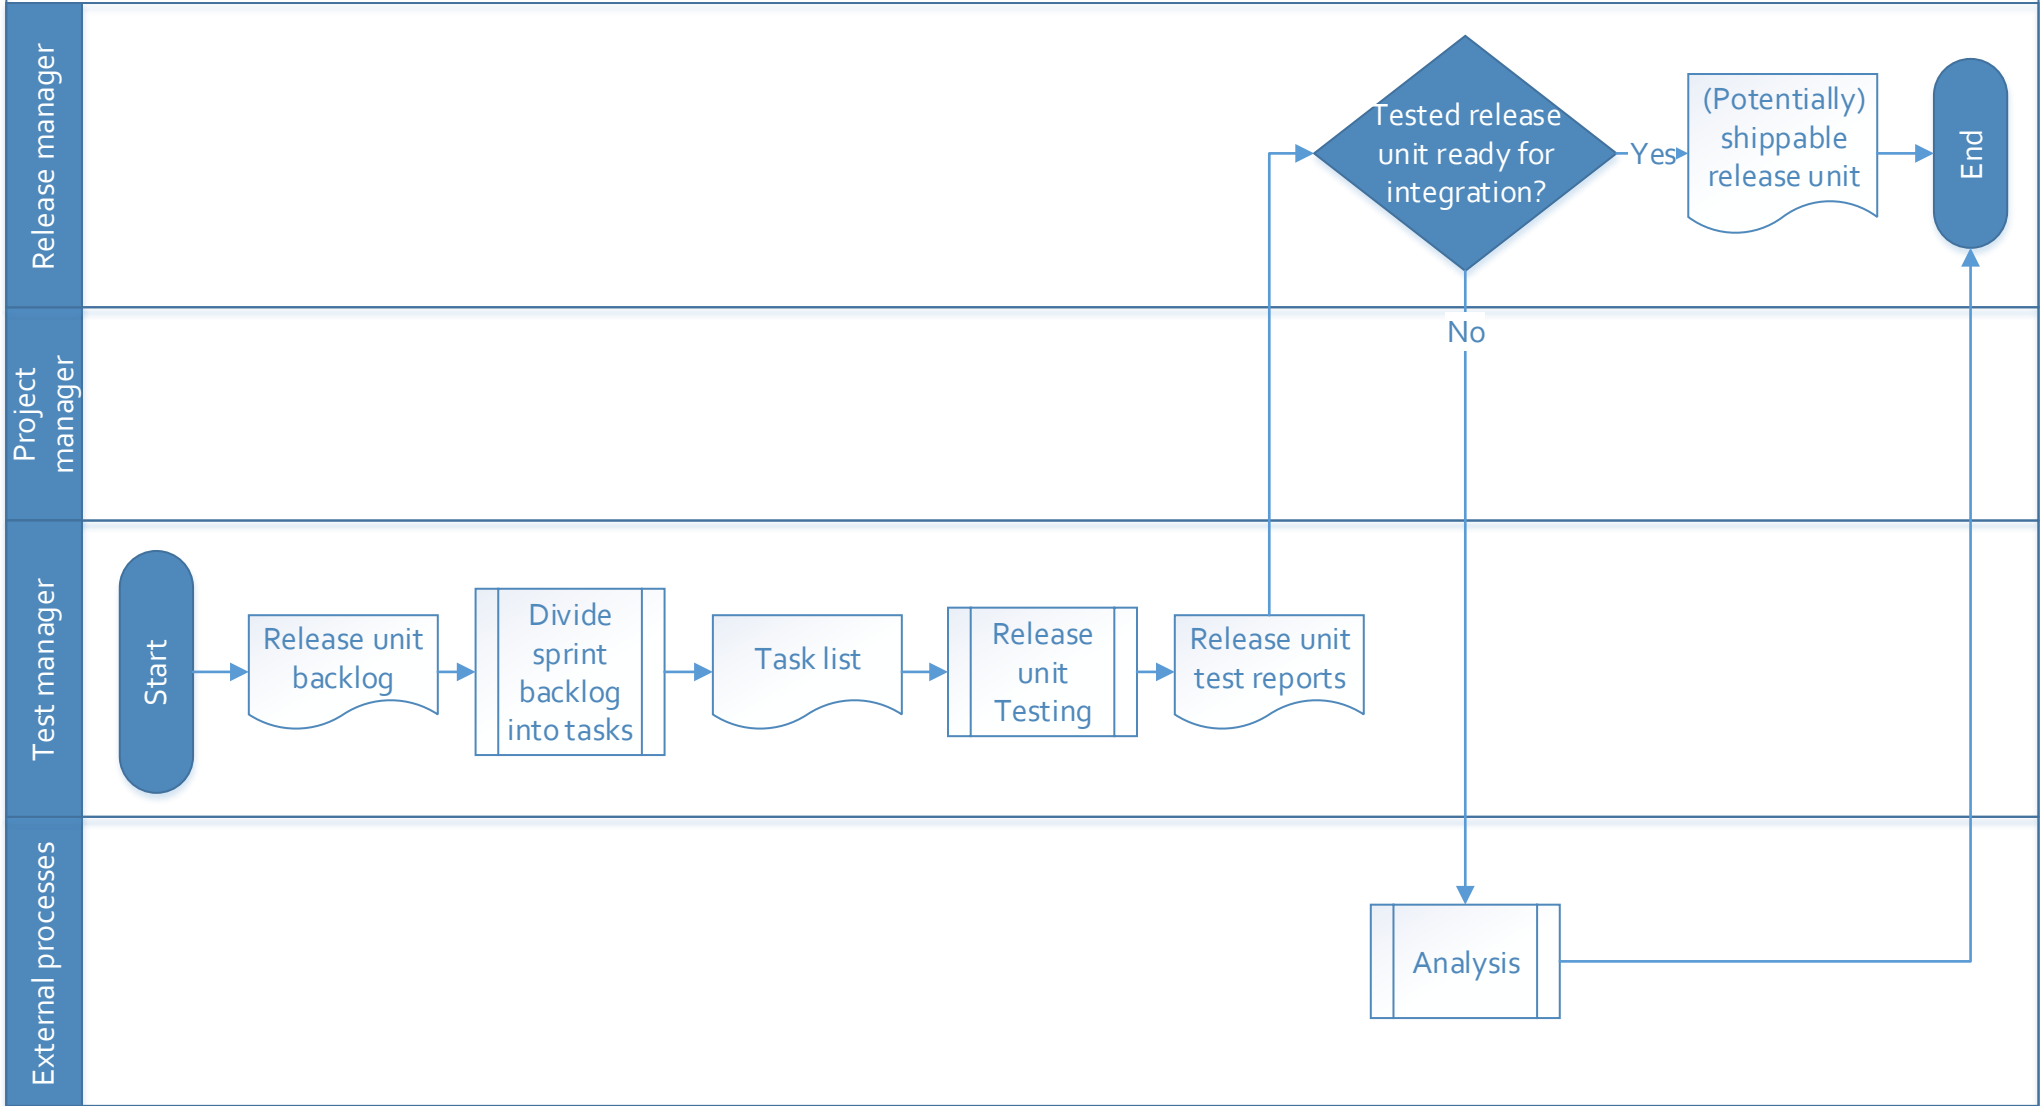

Release management and testing: Scope

Planning: Sync between group and OpCo

Planning: Prioritization, Scheduling

Release unit processing

Release unit testing

Release manager

Project manager

Test manager

External processes

Release (package) processing

Release (package) testing

Release manager

Project manager

Test manager

External processes