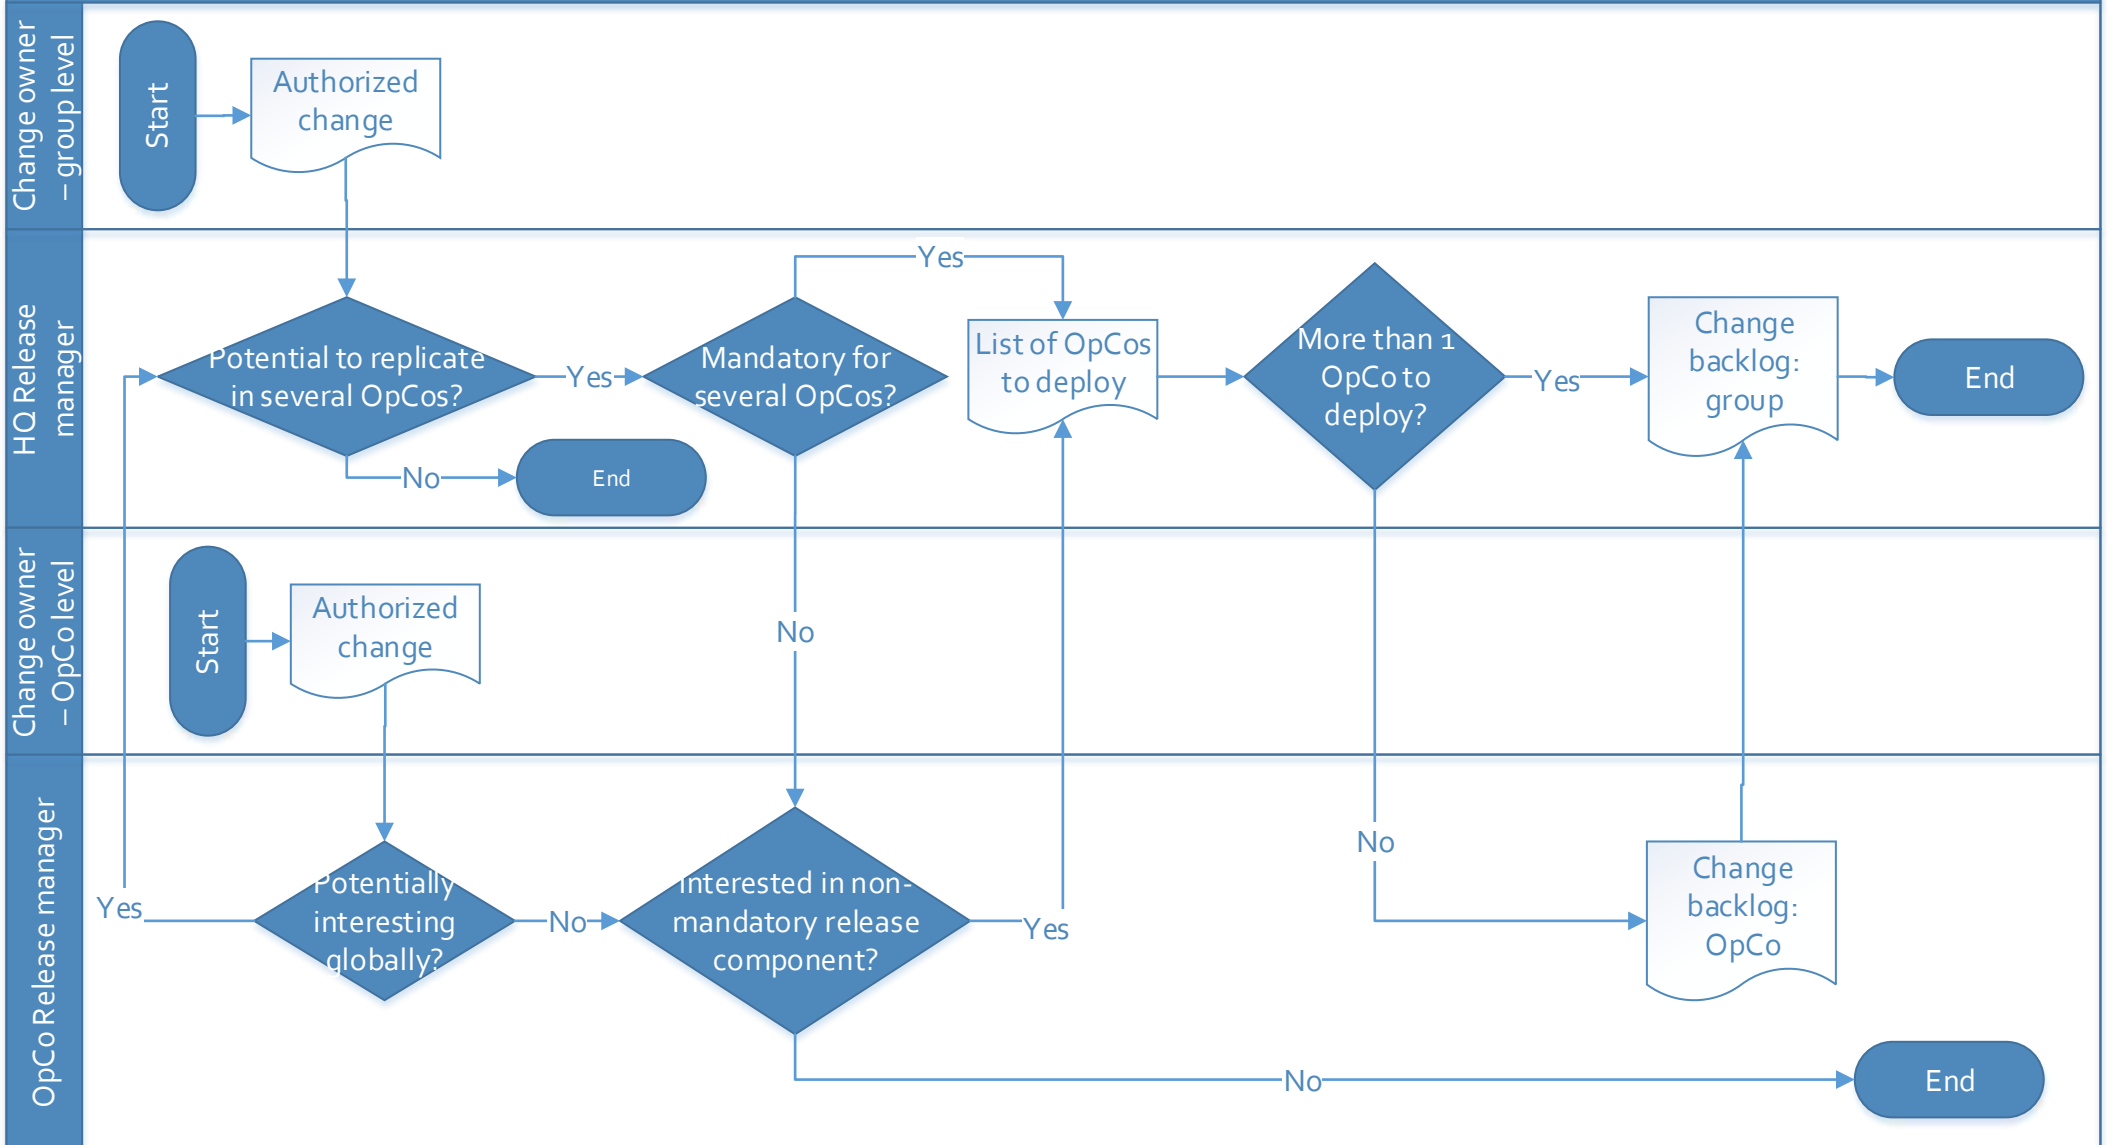

Release management and testing: Scope

Planning: Sync between group and OpCo

Planning: Prioritization, Scheduling

Release unit processing

Release unit testing

Release manager

Project manager

Test manager

External processes

Release (package) processing

Release (package) testing

Release manager

Project manager

Test manager

External processes