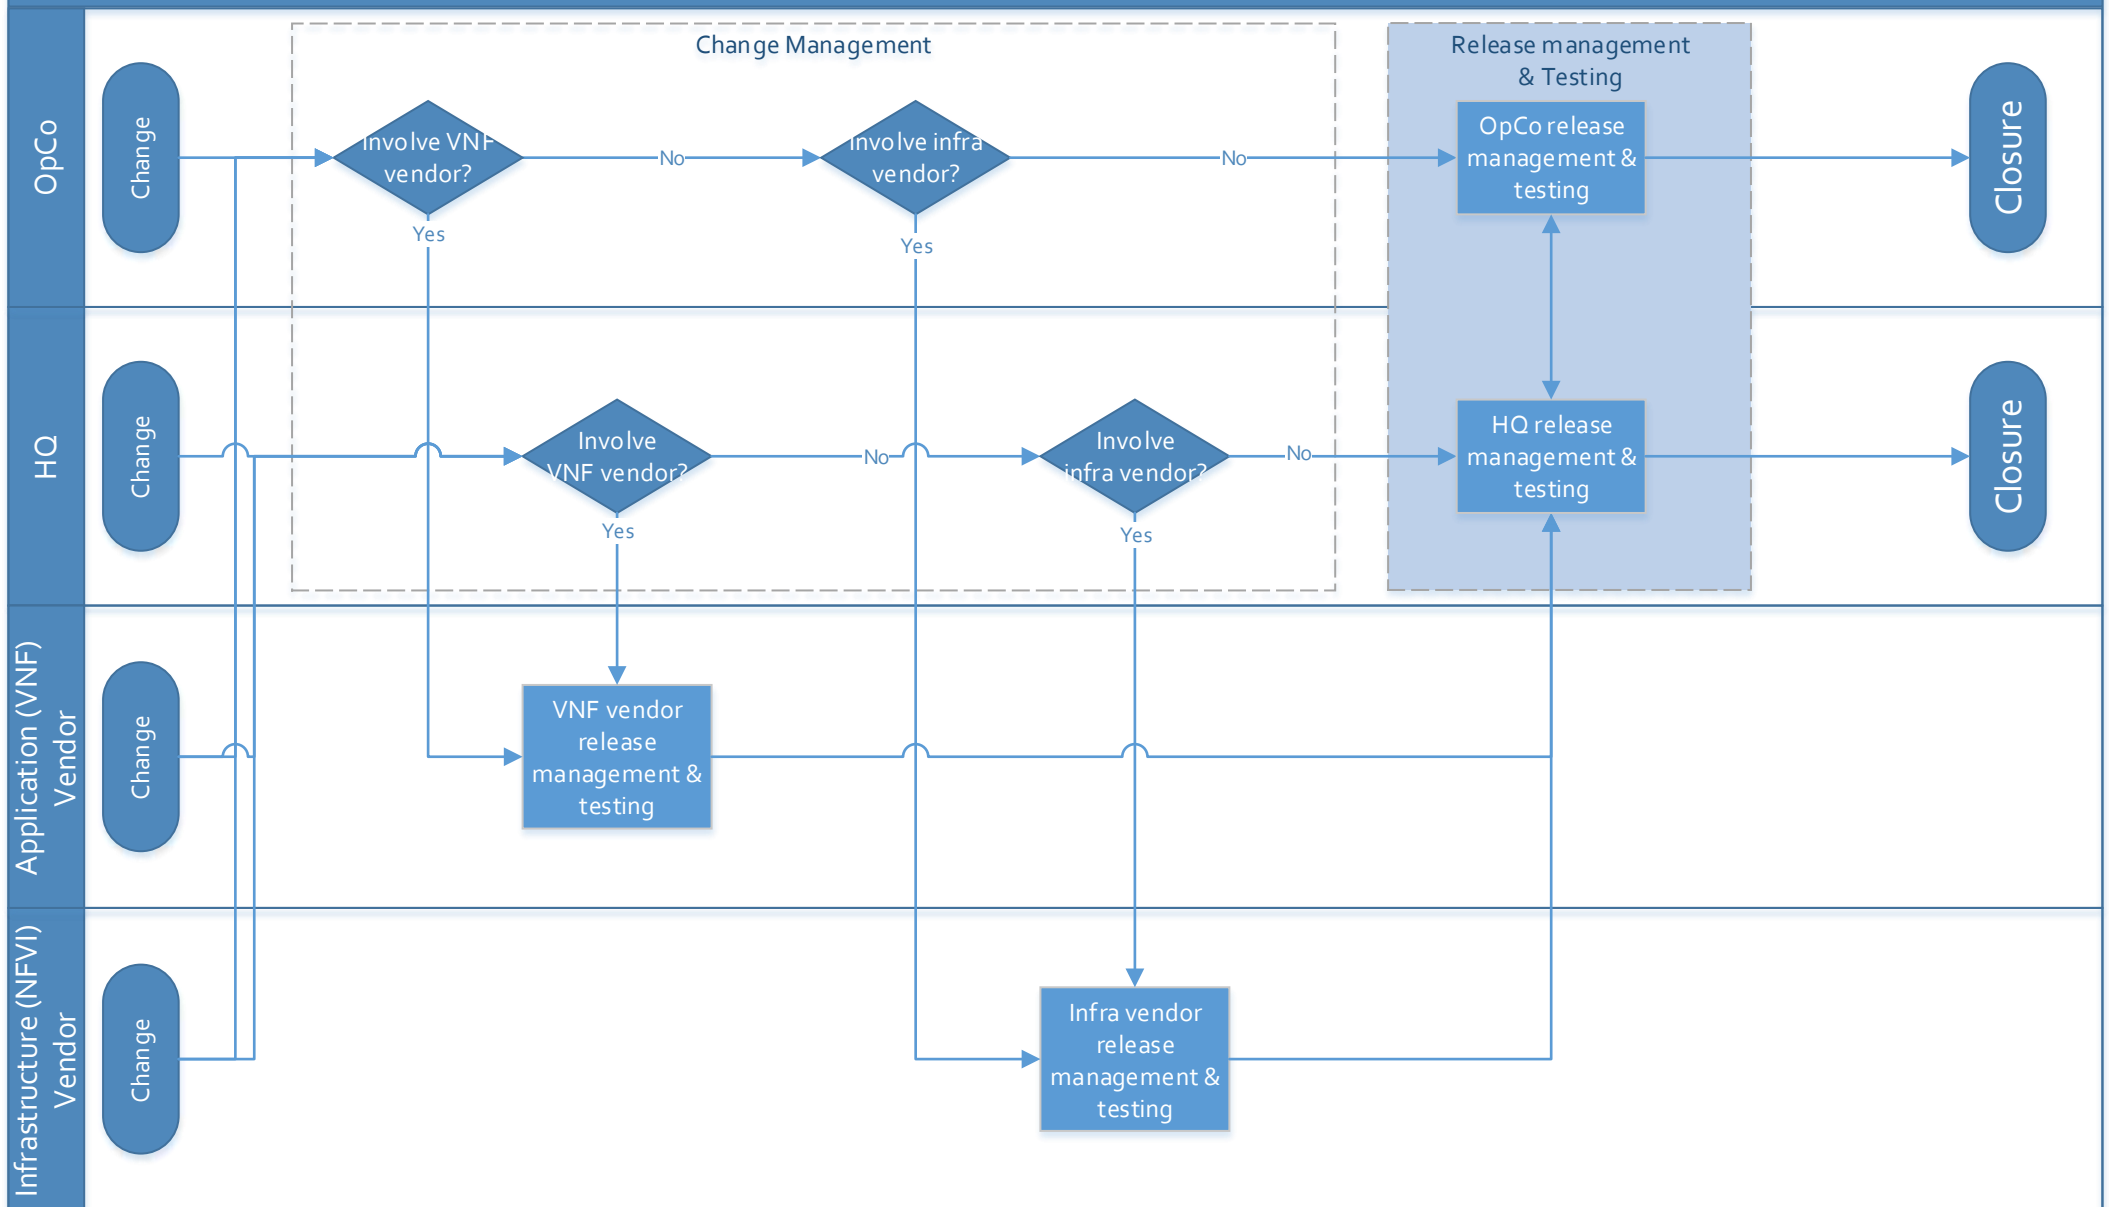

Release management and testing: Scope

Planning: Sync between group and OpCo

Planning: Prioritization, Scheduling

Release unit processing

Release unit testing

Release manager

Project manager

Test manager

External processes

Release (package) processing

Release (package) testing

Release manager

Project manager

Test manager

External processes