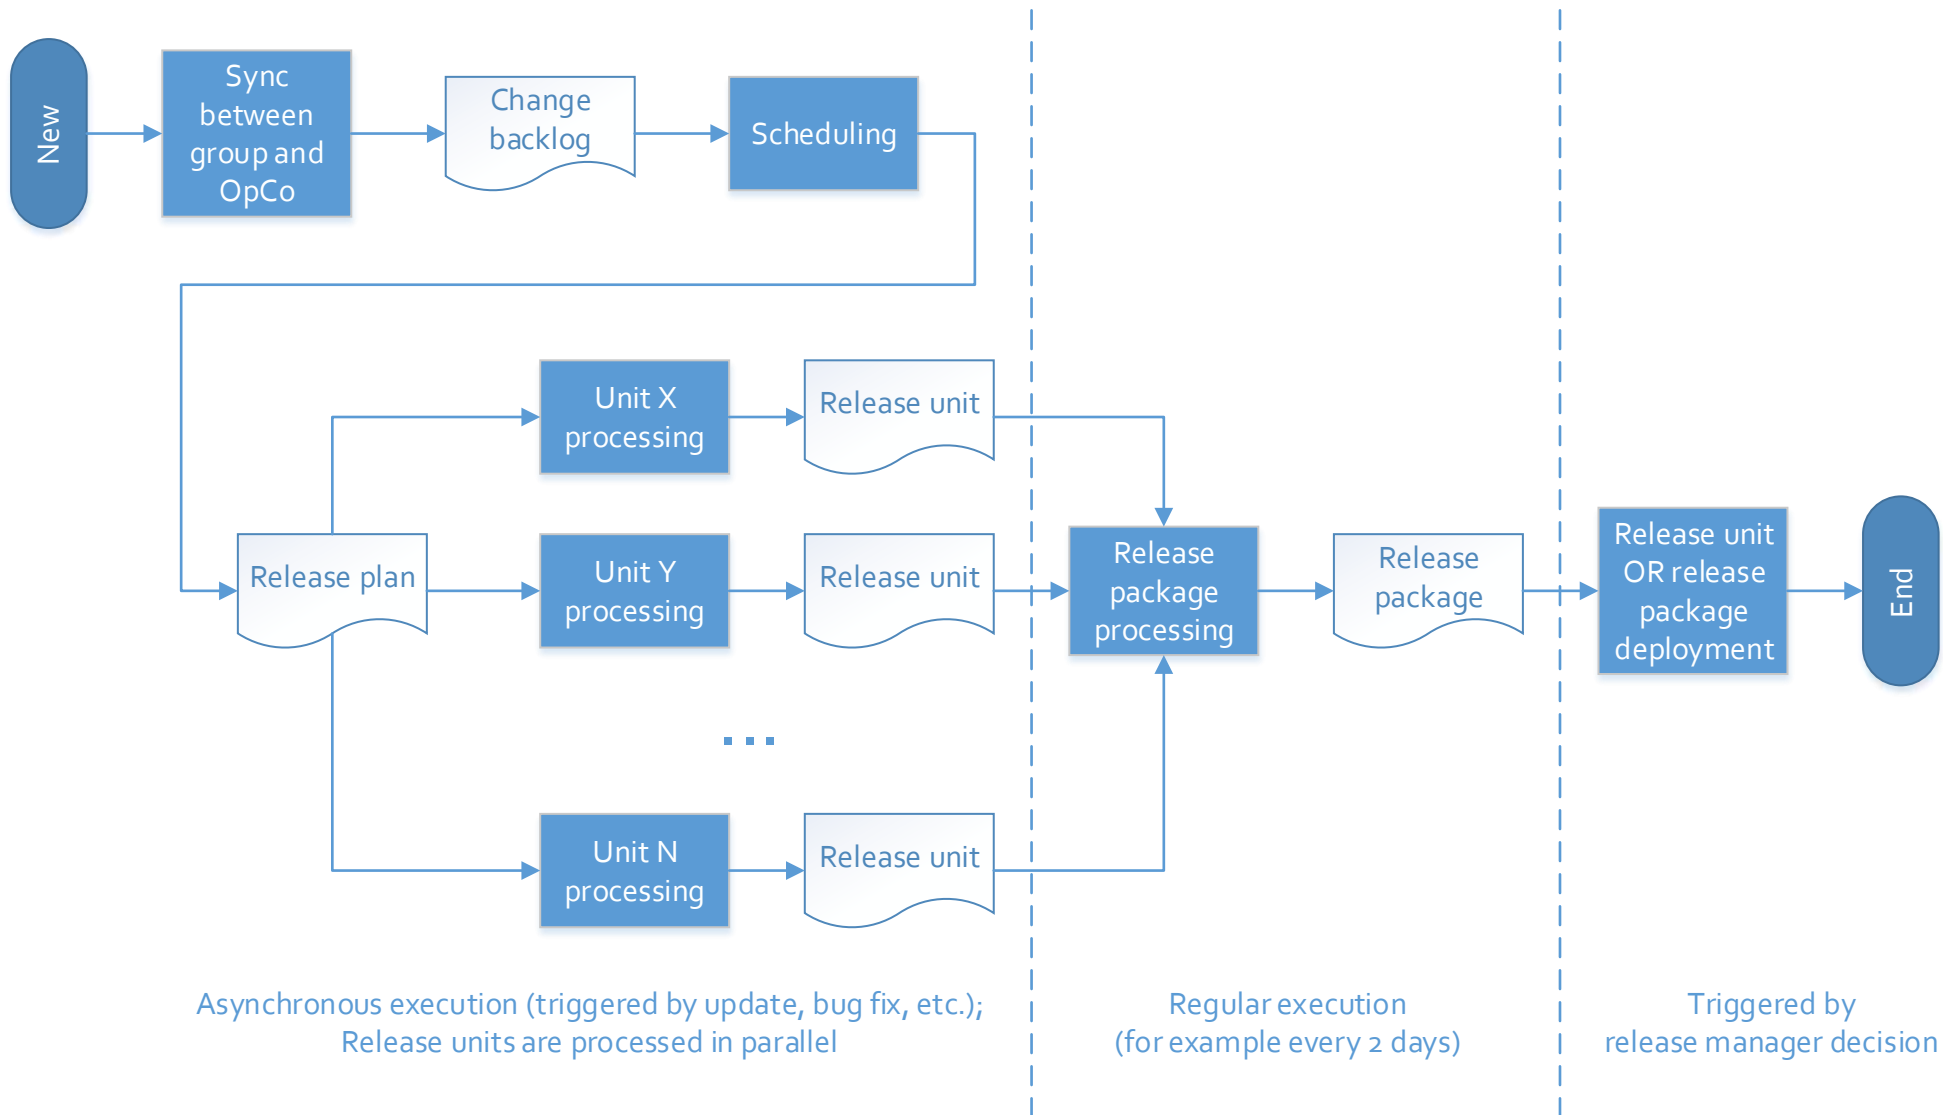

Release management and testing: Scope

Planning: Sync between group and OpCo

Planning: Prioritization, Scheduling

Release unit processing

Release unit testing

Release manager

Project manager

Test manager

External processes

Release (package) processing

Release (package) testing

Release manager

Project manager

Test manager

External processes